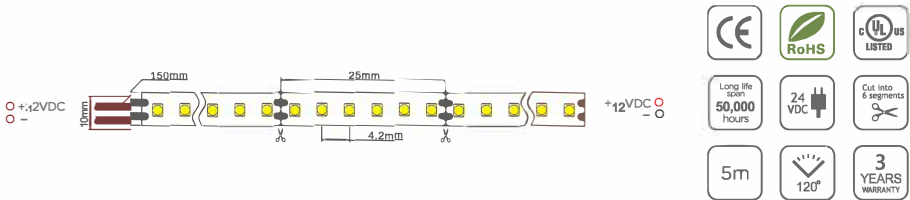

STRUCTURE

APPLICATIONS

- -Linear Lighting, cover lighting, indirection lighting.
- -3D Letters, AD Boxes, light boxes.
- -Interior design, specialty lighting, mood lighting, festival lighting.
- -Outdoor building decoration, skyline effect ,wall washer,
- -Landscape lighting, space area design.