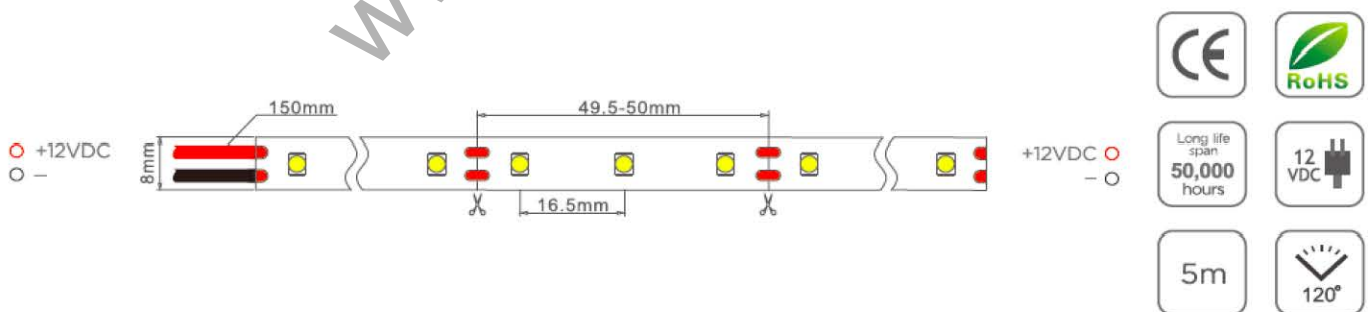

DIMENSIONS

APPLICATIONS

- -Linear lighting, cover lighting, indirection lighting.
- -3D letters, AD boxes, light boxes.
- -Interior design, specialty lighting, mood lighting, festival lighting.
- -Outdoor building decoration, skyline effect, wall washer.
- -Landscape lighting, space area design.